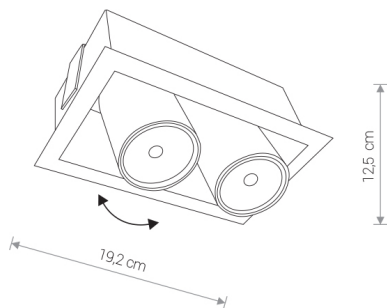

EYE MOD white II 8938 Nowodvorski

EAN: 5903139893893
ITEM NO.: 8938
POWER: 230
MATERIAL: steel
HEIGHT: 12.5 cm
WIDTH: 19 cm
BULB BASE: 2 x GU10 max 35W only LED
Lamp sold without bulbs

Price:

€ **116.00**