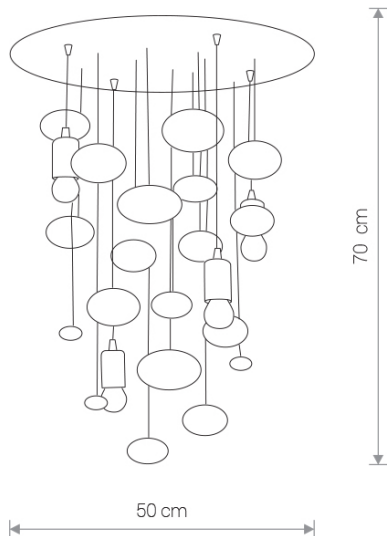

SALVA G 6845 Nowodvorski

EAN: 5903139684590
ITEM NO.: 6845
POWER: 230
MATERIAL: glass, steel
HEIGHT: 70 cm
DIAMETER: 50 cm
BULB BASE: 4 x E27 max 60W
Lamp sold without bulbs

Price:

€ **166.00**

NOWODVORSKI LIGHTING