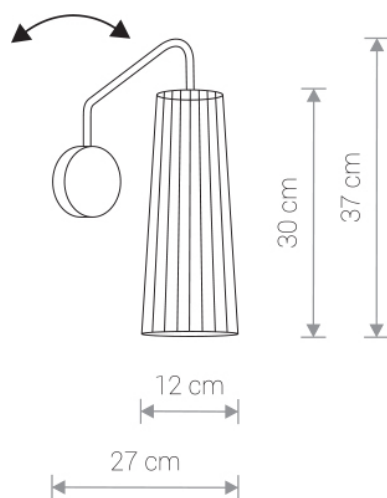

## DOVER white 9261 Nowodvorski

EAN: 5903139926195  
ITEM NO.: 9261  
POWER: 230  
MATERIAL: plywood, steel  
HEIGHT: 39 cm  
WIDTH: 12 cm  
DISTANCE FROM WALL: 26 cm  
BULB BASE: 1 x GU10 max 35W  
Lamp sold without bulbs

Price:

€ **116.00**

DOVER 9264 BL