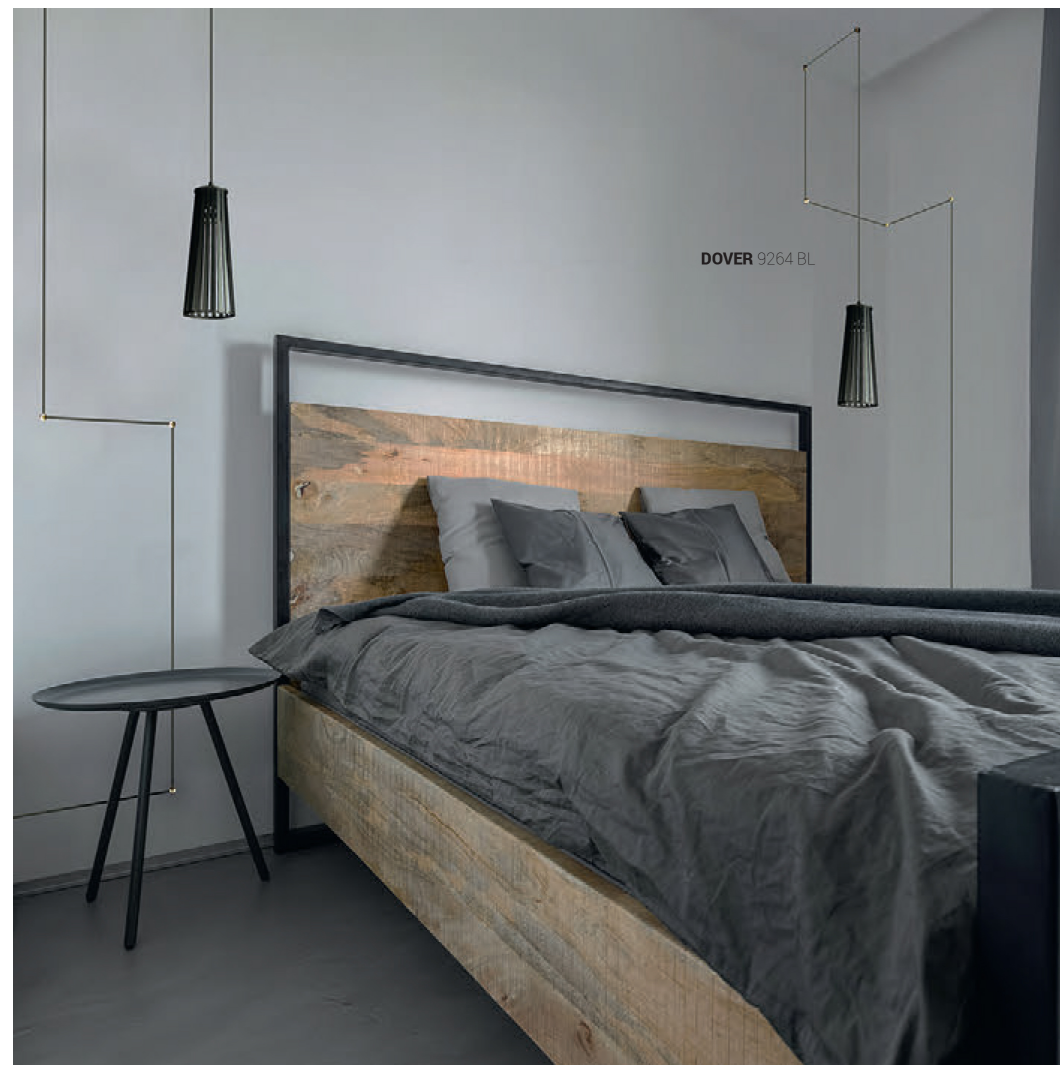

## DOVER white 9261 Nowodvorski

EAN: 5903139926195  
ITEM NO.: 9261  
POWER: 230  
MATERIAL: plywood, steel  
HEIGHT: 39 cm  
WIDTH: 12 cm  
DISTANCE FROM WALL: 26 cm  
BULB BASE: 1 x GU10 max 35W  
Lamp sold without bulbs

Price:

€ **116.00**

DOVER 9264 BL