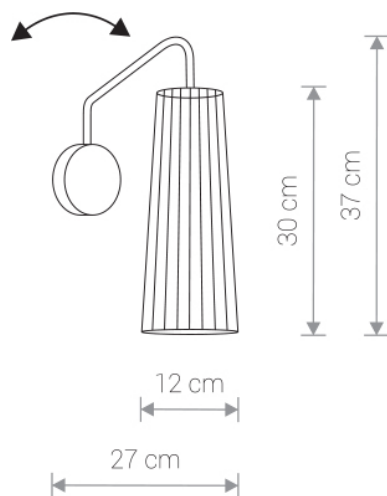

## DOVER black 9266 Nowodvorski

EAN: 5903139926690  
ITEM NO.: 9266  
POWER: 230  
MATERIAL: plywood, steel  
HEIGHT: 39 cm  
WIDTH: 12 cm  
DISTANCE FROM WALL: 26 cm  
BULB BASE: 1 x GU10 max 35W  
Lamp sold without bulbs

Price:

€ **116.00**

DOVER 9264 BL