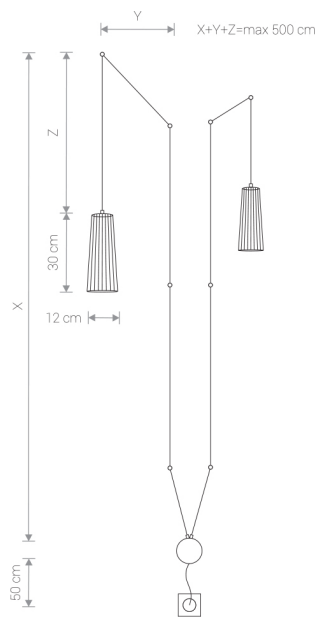

DOVER black II 9263 Nowodvorski

EAN: 5903139926393
ITEM NO.: 9263
POWER: 230
MATERIAL: plywood, steel
HEIGHT: max. 500 cm
BULB BASE: 2 x GU10 max 35W
Lamp sold without bulbs

Price:

€ **152.00**

DOVER 9264 BL