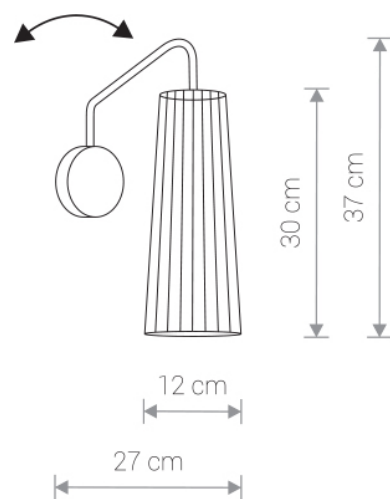

DOVER white 9261 Nowodvorski

EAN: 5903139926195
ITEM NO.: 9261
POWER: 230
MATERIAL: plywood, steel
HEIGHT: 39 cm
WIDTH: 12 cm
DISTANCE FROM WALL: 26 cm
BULB BASE: 1 x GU10 max 35W
Lamp sold without bulbs

Price:

€ **71.00**

DOVER 9264 BL