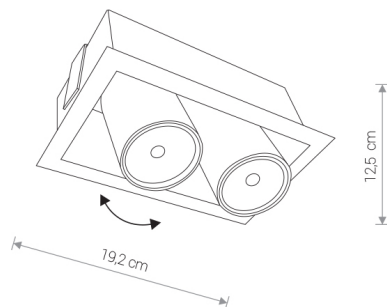

EAN: 5903139893893
ITEM NO.: 8938
POWER: 230
MATERIAL: steel
HEIGHT: 12.5 cm
WIDTH: 19 cm
BULB BASE: 2 x GU10 max 35W only LED
Lamp sold without bulbs

Price:

€ **116.00**

NOWODVORSKI LIGHTING

NICE SIMPLE AND FUNCTIONAL LAMPS.