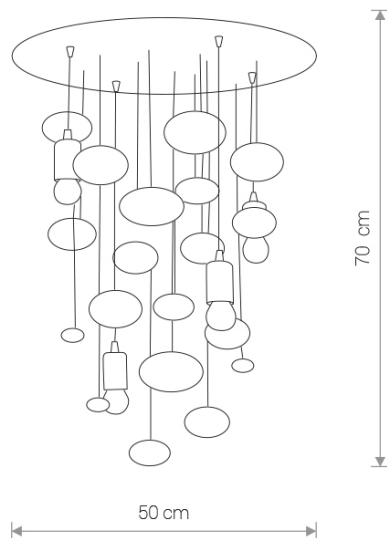

## SALVA G 6845 Nowodvorski

EAN: 5903139684590  
ITEM NO.: 6845  
POWER: 230  
MATERIAL: glass, steel  
HEIGHT: 70 cm  
DIAMETER: 50 cm  
BULB BASE: 4 x E27 max 60W  
Lamp sold without bulbs

Price:

€ **166.00**