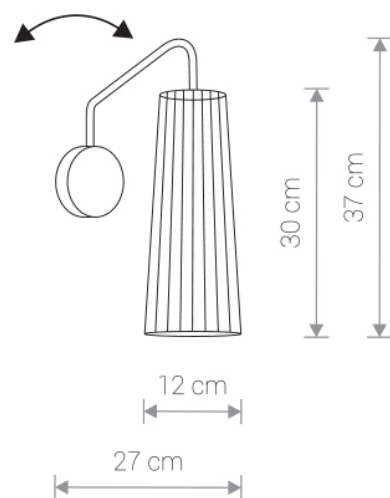

DOVER white 9261 Nowodvorski

EAN: 5903139926195
ITEM NO.: 9261
POWER: 230
MATERIAL: plywood, steel
HEIGHT: 39 cm
WIDTH: 12 cm
DISTANCE FROM WALL: 26 cm
BULB BASE: 1 x GU10 max 35W
Lamp sold without bulbs

Price:

€ **71.00**

DOVER 9264 BL