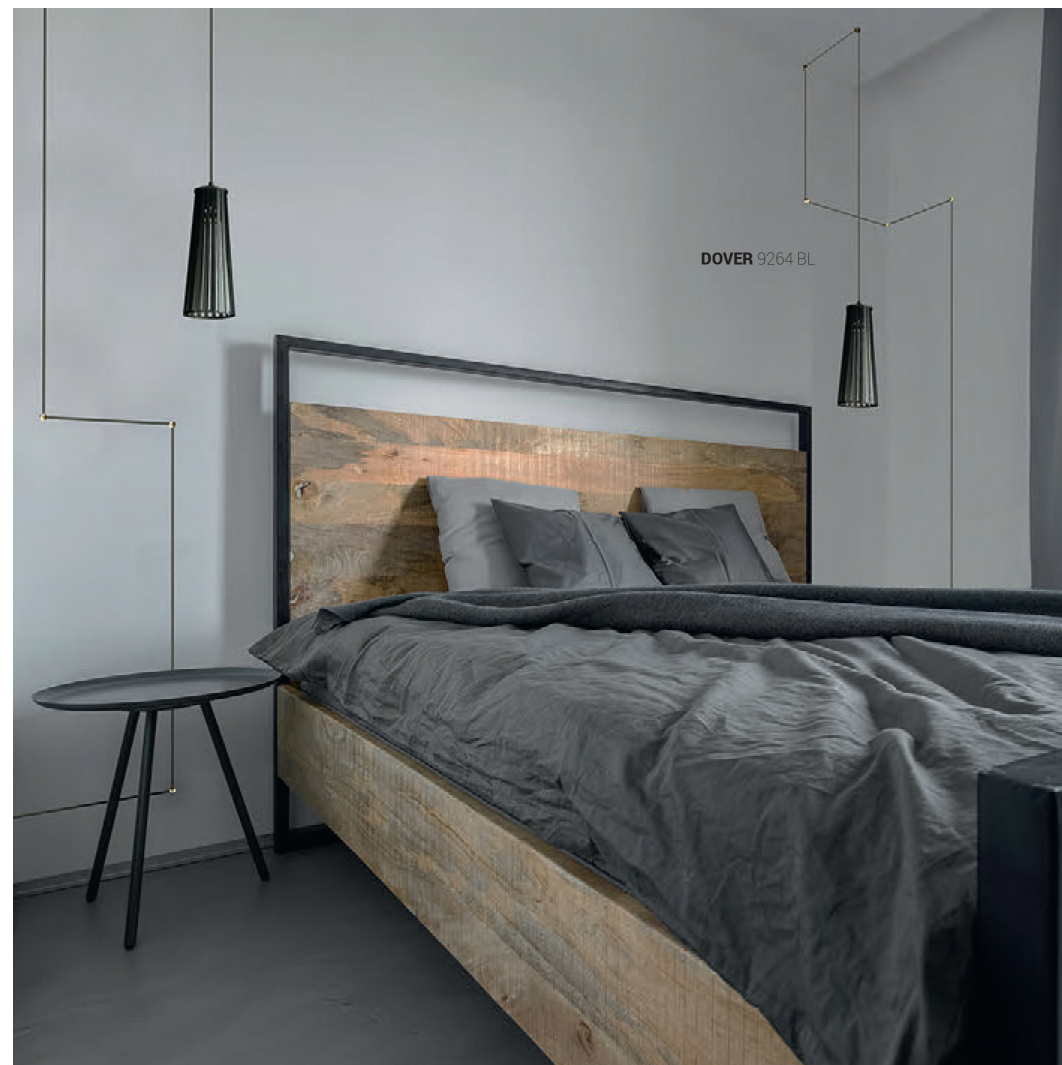

DOVER white 9261 Nowodvorski

EAN: 5903139926195
ITEM NO.: 9261
POWER: 230
MATERIAL: plywood, steel
HEIGHT: 39 cm
WIDTH: 12 cm
DISTANCE FROM WALL: 26 cm
BULB BASE: 1 x GU10 max 35W
Lamp sold without bulbs

Price:

€ **71.00**

DOVER 9264 BL