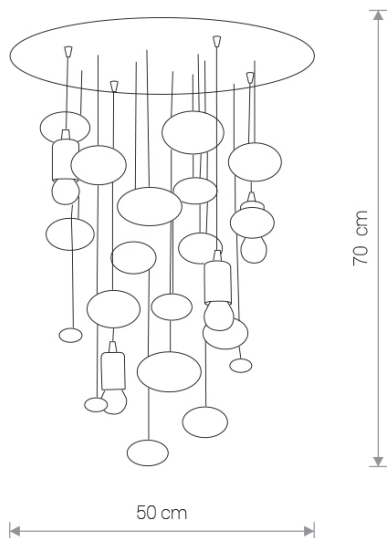

SALVA G 6845 Nowodvorski

EAN: 5903139684590
ITEM NO.: 6845
POWER: 230
MATERIAL: glass, steel
HEIGHT: 70 cm
DIAMETER: 50 cm
BULB BASE: 4 x E27 max 60W
Lamp sold without bulbs

Price:
€ 166.00

NOWODVORSKI LIGHTING