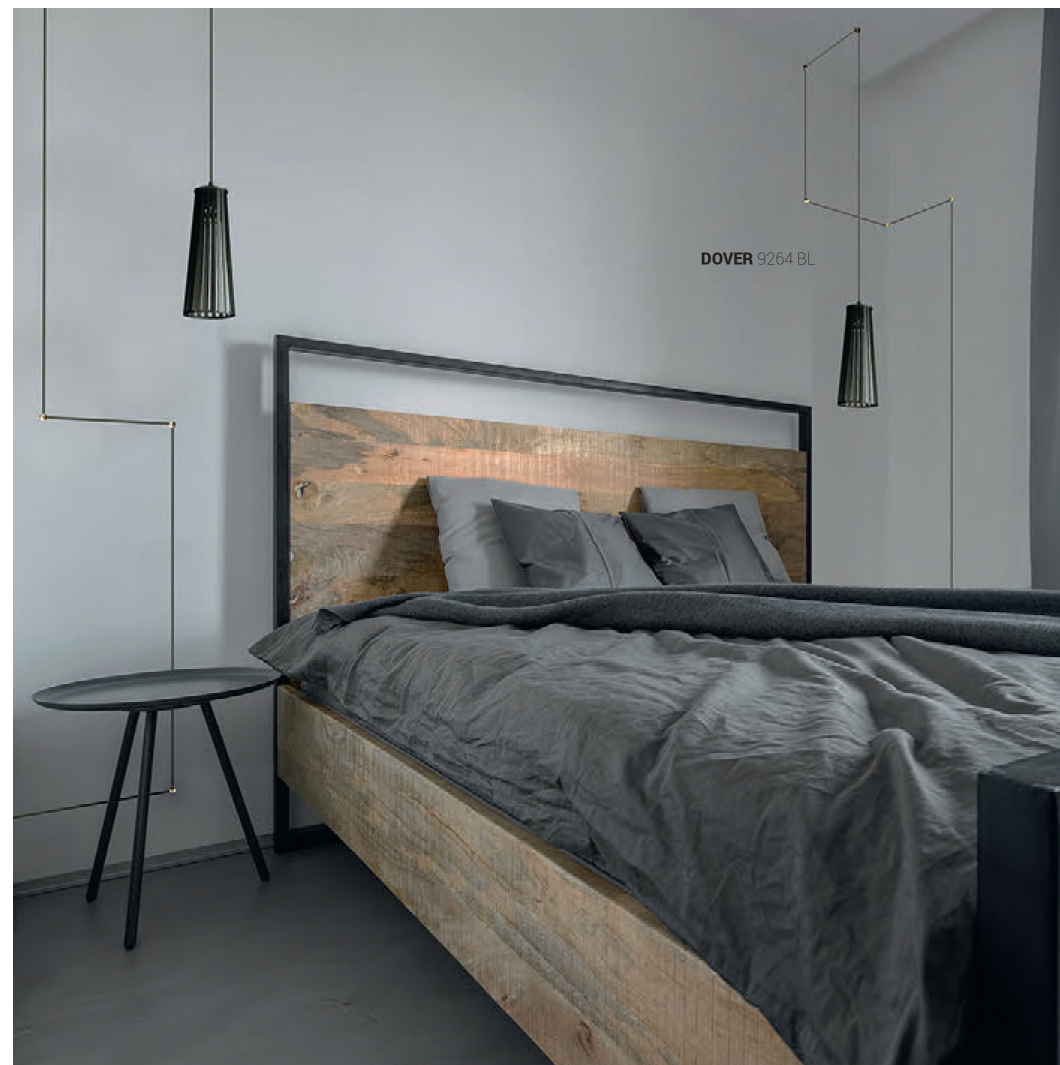

## DOVER white 9261 Nowodvorski

EAN: 5903139926195  
ITEM NO.: 9261  
POWER: 230  
MATERIAL: plywood, steel  
HEIGHT: 39 cm  
WIDTH: 12 cm  
DISTANCE FROM WALL: 26 cm  
BULB BASE: 1 x GU10 max 35W  
Lamp sold without bulbs

Price:

€ **71.00**

DOVER 9264 BL