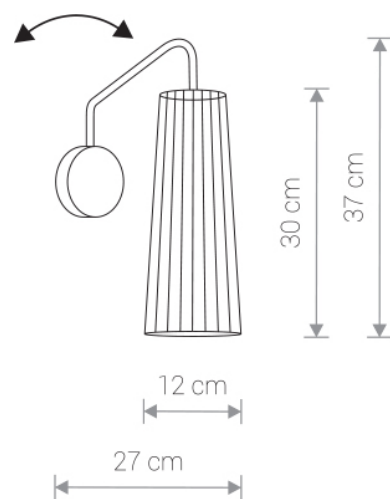

## DOVER white 9261 Nowodvorski

EAN: 5903139926195  
ITEM NO.: 9261  
POWER: 230  
MATERIAL: plywood, steel  
HEIGHT: 39 cm  
WIDTH: 12 cm  
DISTANCE FROM WALL: 26 cm  
BULB BASE: 1 x GU10 max 35W  
Lamp sold without bulbs

Price:

€ **71.00**

DOVER 9264 BL