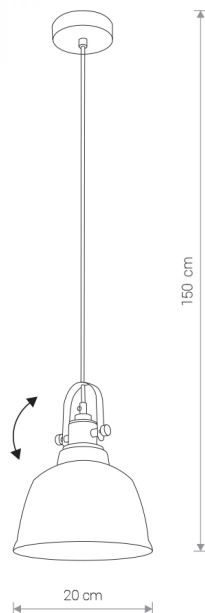

AMALFI smoked M 9152
Nowodvorski

EAN: 5903139915298
ITEM NO.: 9152
POWER: 230
MATERIAL: glass, steel, brass
HEIGHT: max. 150 cm
WIDTH: 20 cm
BULB BASE: 1 x E27 max 60W
Lamp sold without bulbs

Price:

€ **109.00**