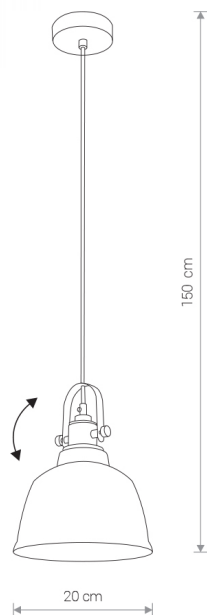

AMALFI smoked M 9152
Nowodvorski

EAN: 5903139915298
ITEM NO.: 9152
POWER: 230
MATERIAL: glass, steel, brass
HEIGHT: max. 150 cm
WIDTH: 20 cm
BULB BASE: 1 x E27 max 60W
Lamp sold without bulbs

Price:

€ **179.00**