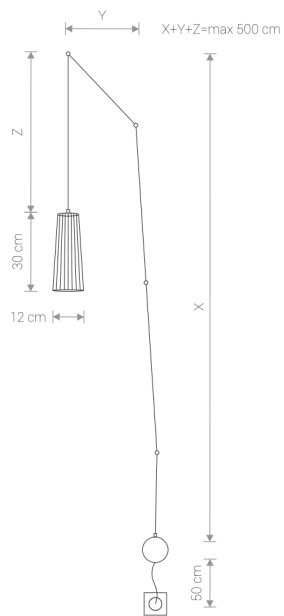

## DOVER black 9264 Nowodvorski

EAN: 5903139926492  
ITEM NO.: 9264  
POWER: 230  
MATERIAL: plywood, steel  
HEIGHT: max. 500 cm  
DIAMETER: 12 cm  
BULB BASE: 1 x GU10 max 35W  
Lamp sold without bulbs

Price:

€ **144.00**

DOVER 9264 BL