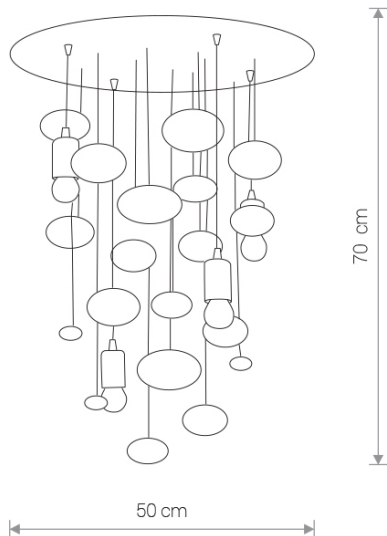

## SALVA G 6845 Nowodvorski

EAN: 5903139684590  
ITEM NO.: 6845  
POWER: 230  
MATERIAL: glass, steel  
HEIGHT: 70 cm  
DIAMETER: 50 cm  
BULB BASE: 4 x E27 max 60W  
Lamp sold without bulbs

Price:

€ **272.00**