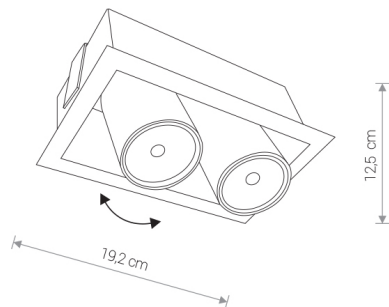

EYE MOD white II 8938 Nowodvorski

EAN: 5903139893893
ITEM NO.: 8938
POWER: 230
MATERIAL: steel
HEIGHT: 12.5 cm
WIDTH: 19 cm
BULB BASE: 2 x GU10 max 35W only LED
Lamp sold without bulbs

Price:

€ **116.00**

NOWODVORSKI LIGHTING

NICE SIMPLE AND FUNCTIONAL LAMPS.