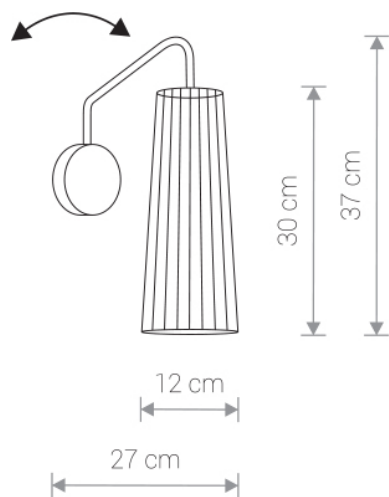

## DOVER black 9266 Nowodvorski

EAN: 5903139926690  
ITEM NO.: 9266  
POWER: 230  
MATERIAL: plywood, steel  
HEIGHT: 39 cm  
WIDTH: 12 cm  
DISTANCE FROM WALL: 26 cm  
BULB BASE: 1 x GU10 max 35W  
Lamp sold without bulbs

Price:

€ **116.00**

DOVER 9264 BL