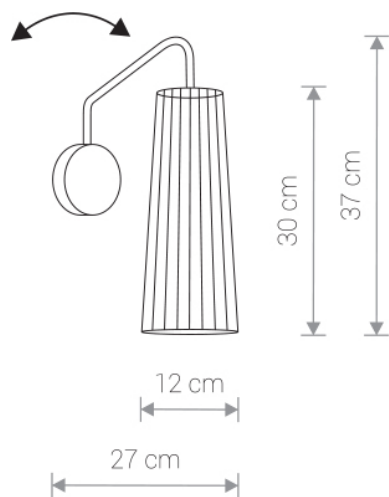

## DOVER white 9261 Nowodvorski

EAN: 5903139926195  
ITEM NO.: 9261  
POWER: 230  
MATERIAL: plywood, steel  
HEIGHT: 39 cm  
WIDTH: 12 cm  
DISTANCE FROM WALL: 26 cm  
BULB BASE: 1 x GU10 max 35W  
Lamp sold without bulbs

Price:

€ **116.00**

DOVER 9264 BL