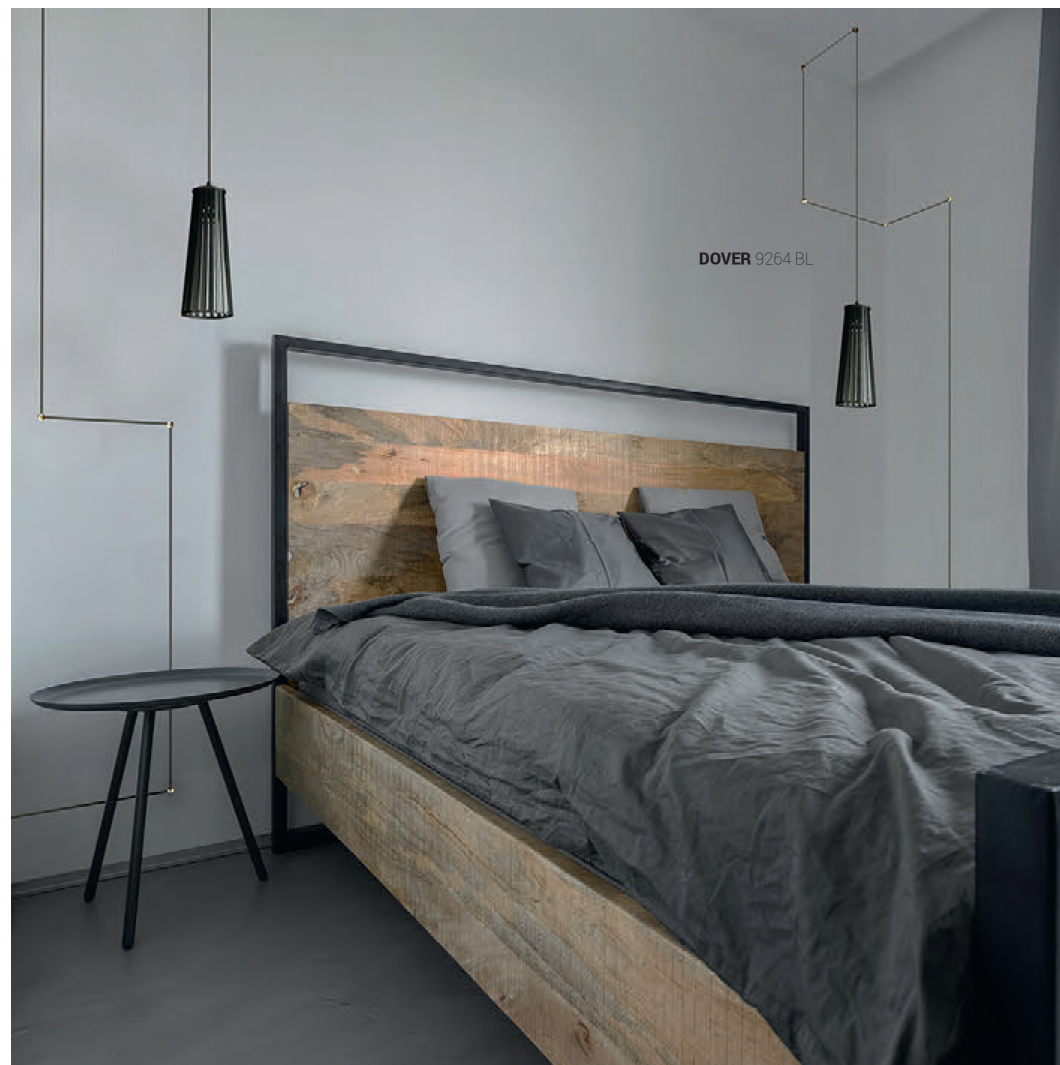

## DOVER white 9261 Nowodvorski

EAN: 5903139926195  
ITEM NO.: 9261  
POWER: 230  
MATERIAL: plywood, steel  
HEIGHT: 39 cm  
WIDTH: 12 cm  
DISTANCE FROM WALL: 26 cm  
BULB BASE: 1 x GU10 max 35W  
Lamp sold without bulbs

Price:

€ **116.00**

DOVER 9264 BL