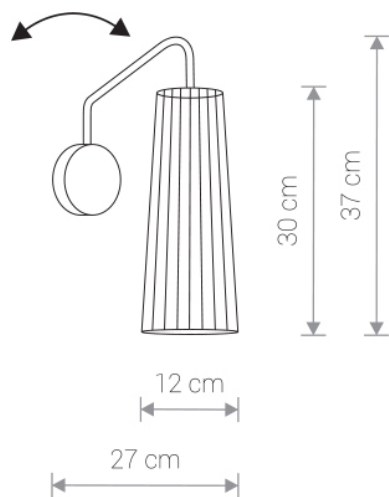

DOVER black 9266 Nowodvorski

EAN: 5903139926690
ITEM NO.: 9266
POWER: 230
MATERIAL: plywood, steel
HEIGHT: 39 cm
WIDTH: 12 cm
DISTANCE FROM WALL: 26 cm
BULB BASE: 1 x GU10 max 35W
Lamp sold without bulbs

Price:

€ **116.00**

DOVER 9264 BL