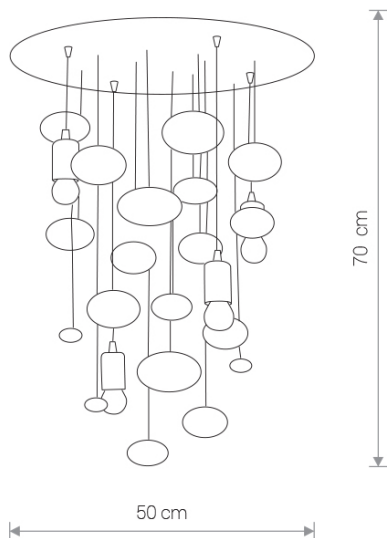

### SALVA G 6845 Nowodvorski

EAN: 5903139684590  
ITEM NO.: 6845  
POWER: 230  
MATERIAL: glass, steel  
HEIGHT: 70 cm  
DIAMETER: 50 cm  
BULB BASE: 4 x E27 max 60W  
Lamp sold without bulbs

Price:

€ **272.00**