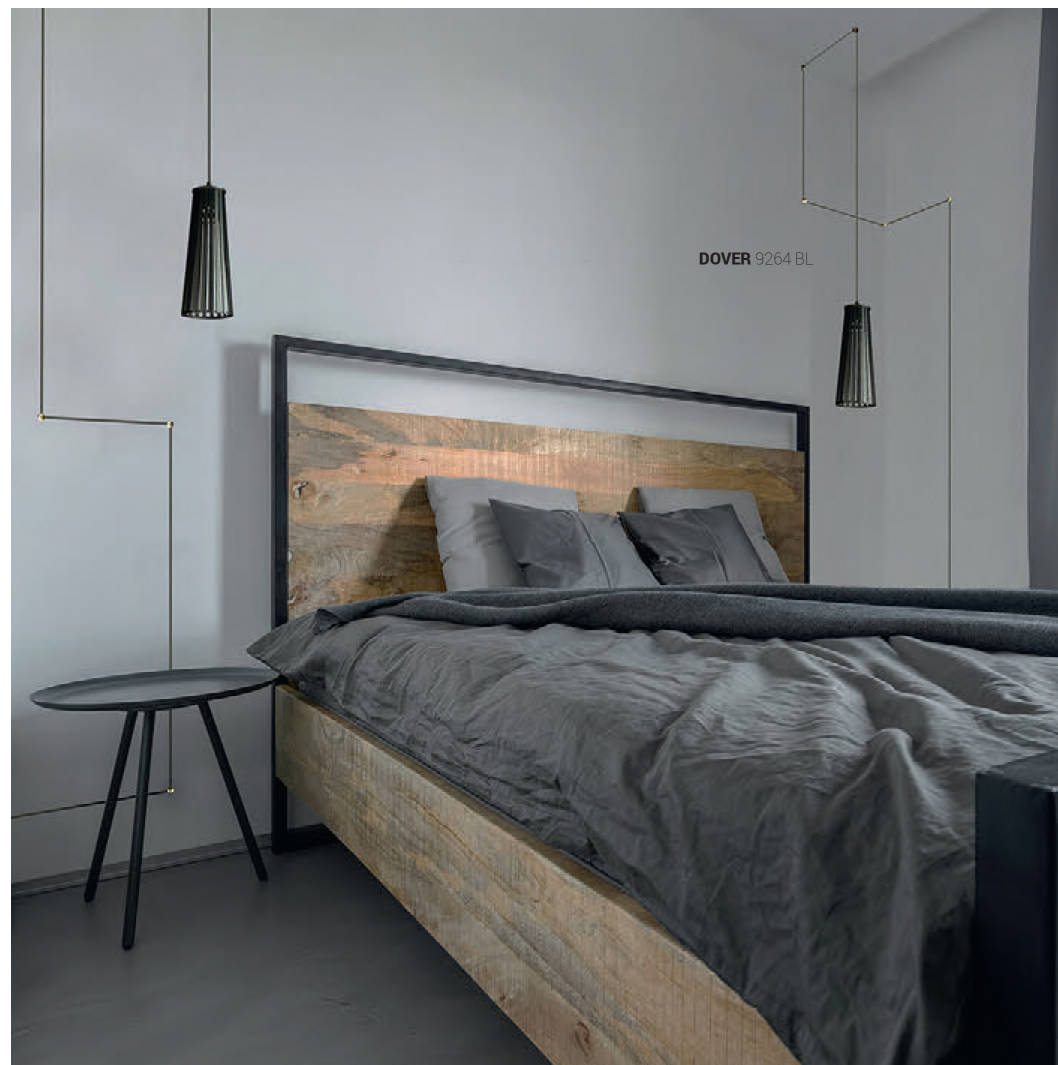

DOVER white 9261 Nowodvorski

EAN: 5903139926195
ITEM NO.: 9261
POWER: 230
MATERIAL: plywood, steel
HEIGHT: 39 cm
WIDTH: 12 cm
DISTANCE FROM WALL: 26 cm
BULB BASE: 1 x GU10 max 35W
Lamp sold without bulbs

Price:

€ **116.00**

DOVER 9264 BL