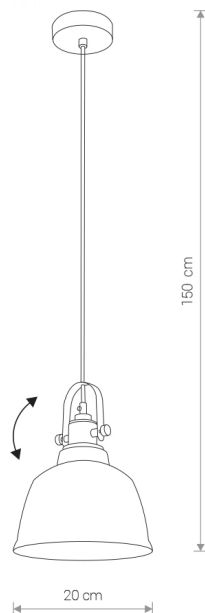

AMALFI smoked M 9152
Nowodvorski

EAN: 5903139915298
ITEM NO.: 9152
POWER: 230
MATERIAL: glass, steel, brass
HEIGHT: max. 150 cm
WIDTH: 20 cm
BULB BASE: 1 x E27 max 60W
Lamp sold without bulbs

Price:

€ **179.00**