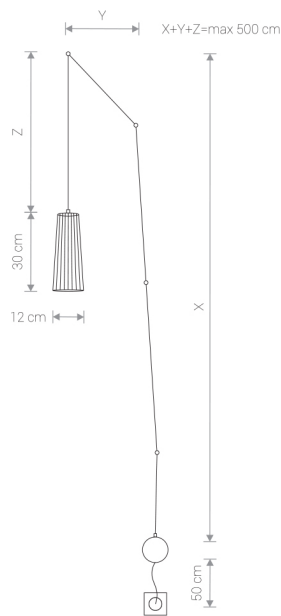

## DOVER black 9264 Nowodvorski

EAN: 5903139926492  
ITEM NO.: 9264  
POWER: 230  
MATERIAL: plywood, steel  
HEIGHT: max. 500 cm  
DIAMETER: 12 cm  
BULB BASE: 1 x GU10 max 35W  
Lamp sold without bulbs

Price:

€ **144.00**

DOVER 9264 BL