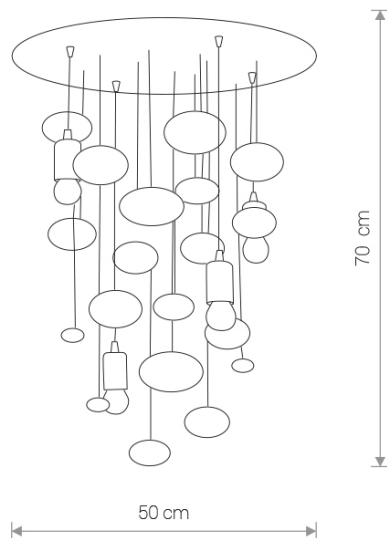

SALVA G 6845 Nowodvorski

EAN: 5903139684590
ITEM NO.: 6845
POWER: 230
MATERIAL: glass, steel
HEIGHT: 70 cm
DIAMETER: 50 cm
BULB BASE: 4 x E27 max 60W
Lamp sold without bulbs

Price:

€ **272.00**

NOWODVORSKI LIGHTING