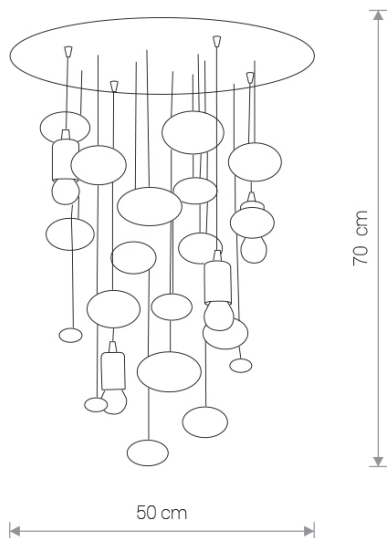

SALVA G 6845 Nowodvorski

EAN: 5903139684590
ITEM NO.: 6845
POWER: 230
MATERIAL: glass, steel
HEIGHT: 70 cm
DIAMETER: 50 cm
BULB BASE: 4 x E27 max 60W
Lamp sold without bulbs

Price:
1009.00 RON

NOWODVORSKI LIGHTING