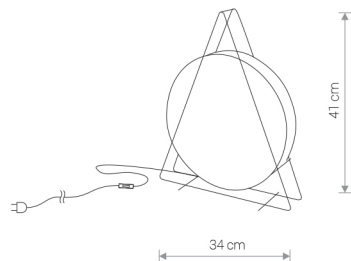

WHEEL gold 9032 Nowodvorski

EAN: 5903139903295
ITEM NO.: 9032
POWER: 230
MATERIAL: plywood, steel
HEIGHT: 41 cm
WIDTH: 34 cm
BULB BASE: 1 x G9 max 20W
Lamp sold without bulbs

Price:

576.00 RON

NOWODVORSKI LIGHTING