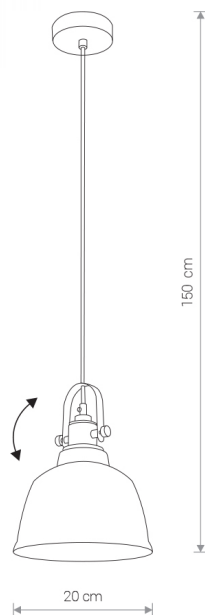

AMALFI smoked M 9152
Nowodvorski

EAN: 5903139915298
ITEM NO.: 9152
POWER: 230
MATERIAL: glass, steel, brass
HEIGHT: max. 150 cm
WIDTH: 20 cm
BULB BASE: 1 x E27 max 60W
Lamp sold without bulbs

Price:

663.00 RON