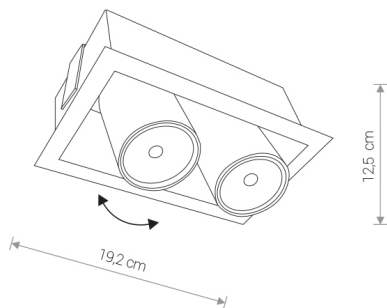

EYE MOD white II 8938 Nowodvorski

EAN: 5903139893893
ITEM NO.: 8938
POWER: 230
MATERIAL: steel
HEIGHT: 12.5 cm
WIDTH: 19 cm
BULB BASE: 2 x GU10 max 35W only LED
Lamp sold without bulbs

Price:

431.00 RON

NOWODVORSKI LIGHTING